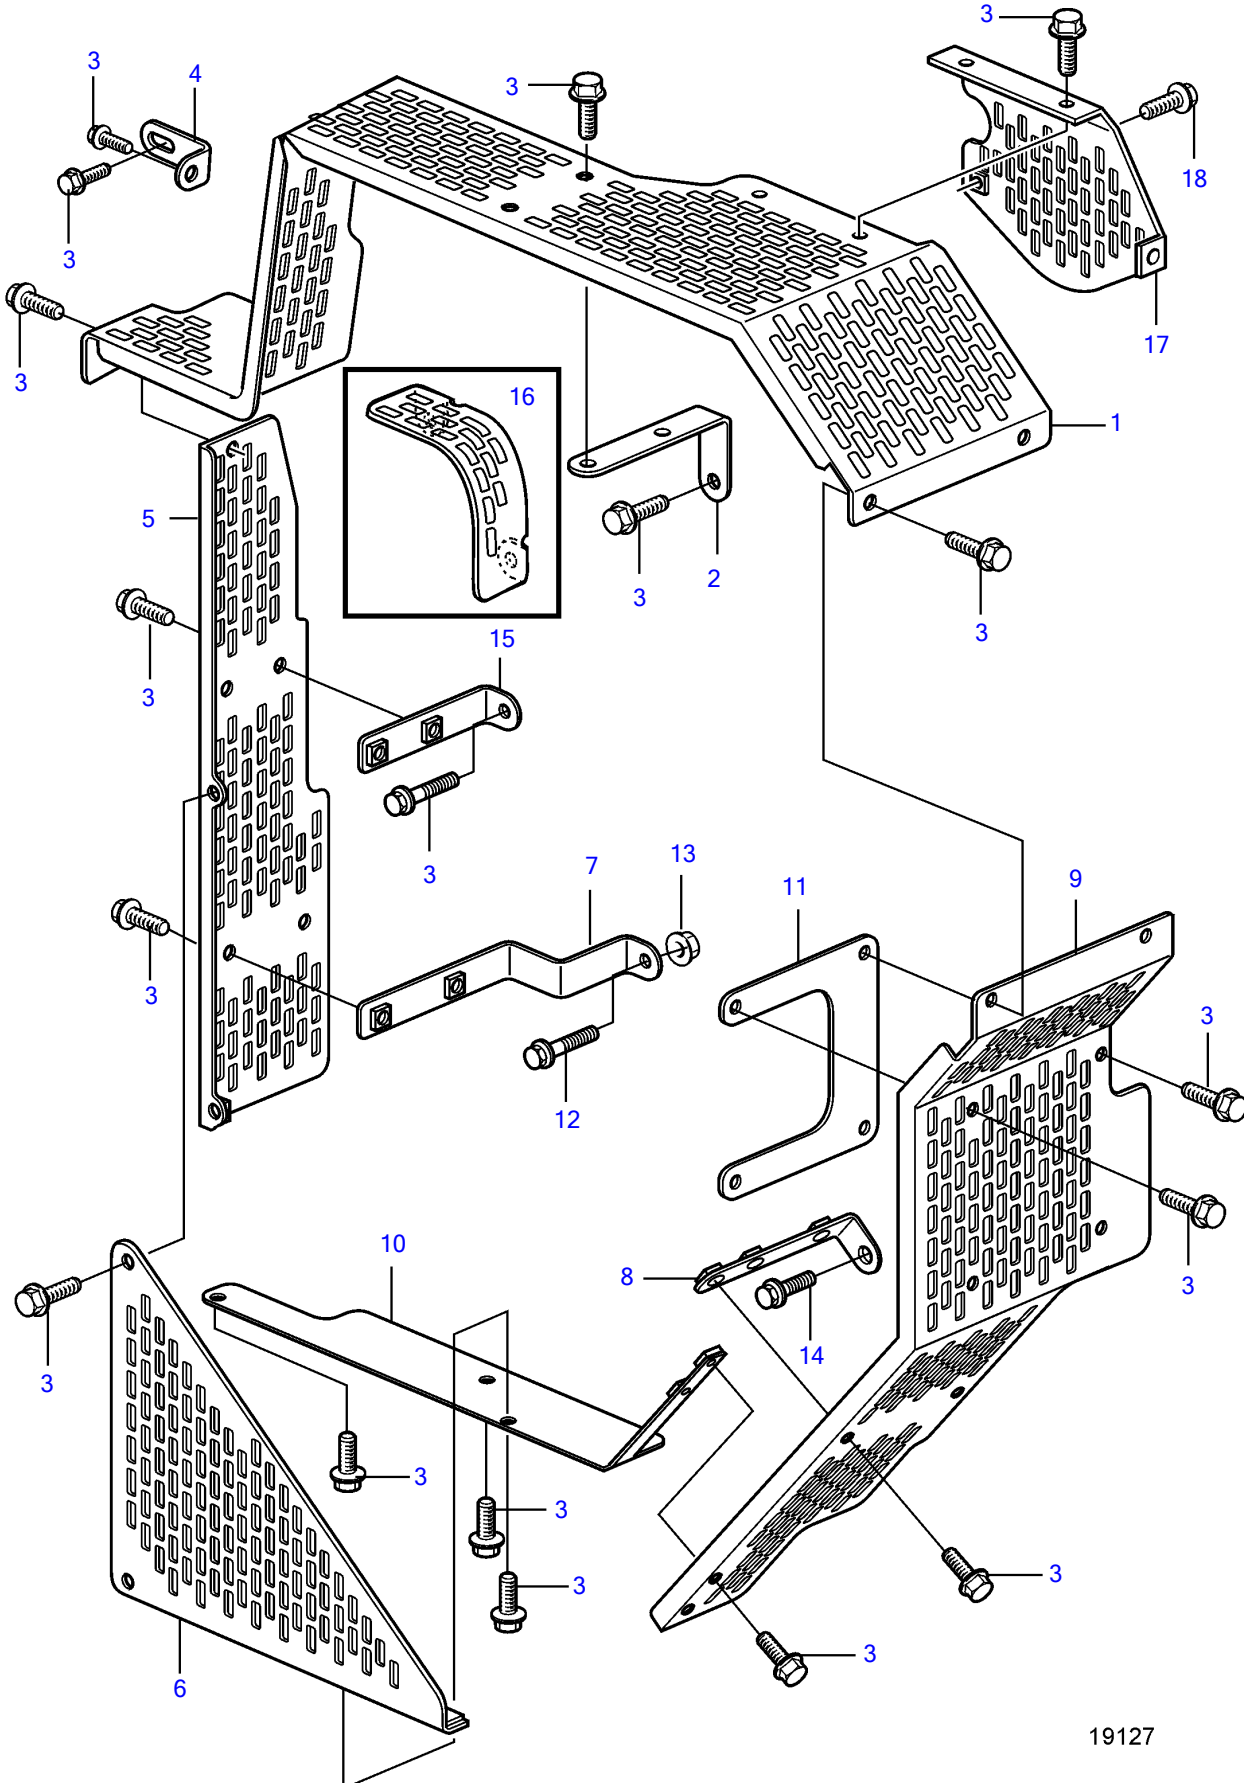

D12D-A MG, D12D-E MG

19127

D12D-A MG, D12D-E MG

REF	PART NO.	QTY	DESCRIPTION	NOTES
1	3835425	1	Belt protector	
2	3828852	1	Bracket	
3	946440	28	Flange screw	
4	965555	1	Bracket	
5	3828824	1	Belt protector	
6	3828827	1	Belt protector	
7	3828851	1	Bracket	
8	3828855	1	Bracket	
9	3828825	1	Belt protector	
10	3828826	1	Belt protector	
11	3828854	1	Bracket	
12	945444	1	Flange screw	
13	945408	1	Flange nut	
14	946471	1	Flange screw	
15	3828856	1	Bracket	
16	3829660	1	Fan guard, alternator	For radiator-cooled engine.
17	3836085	1	Belt protector	No alternator.
18	968842	1	Flange screw	